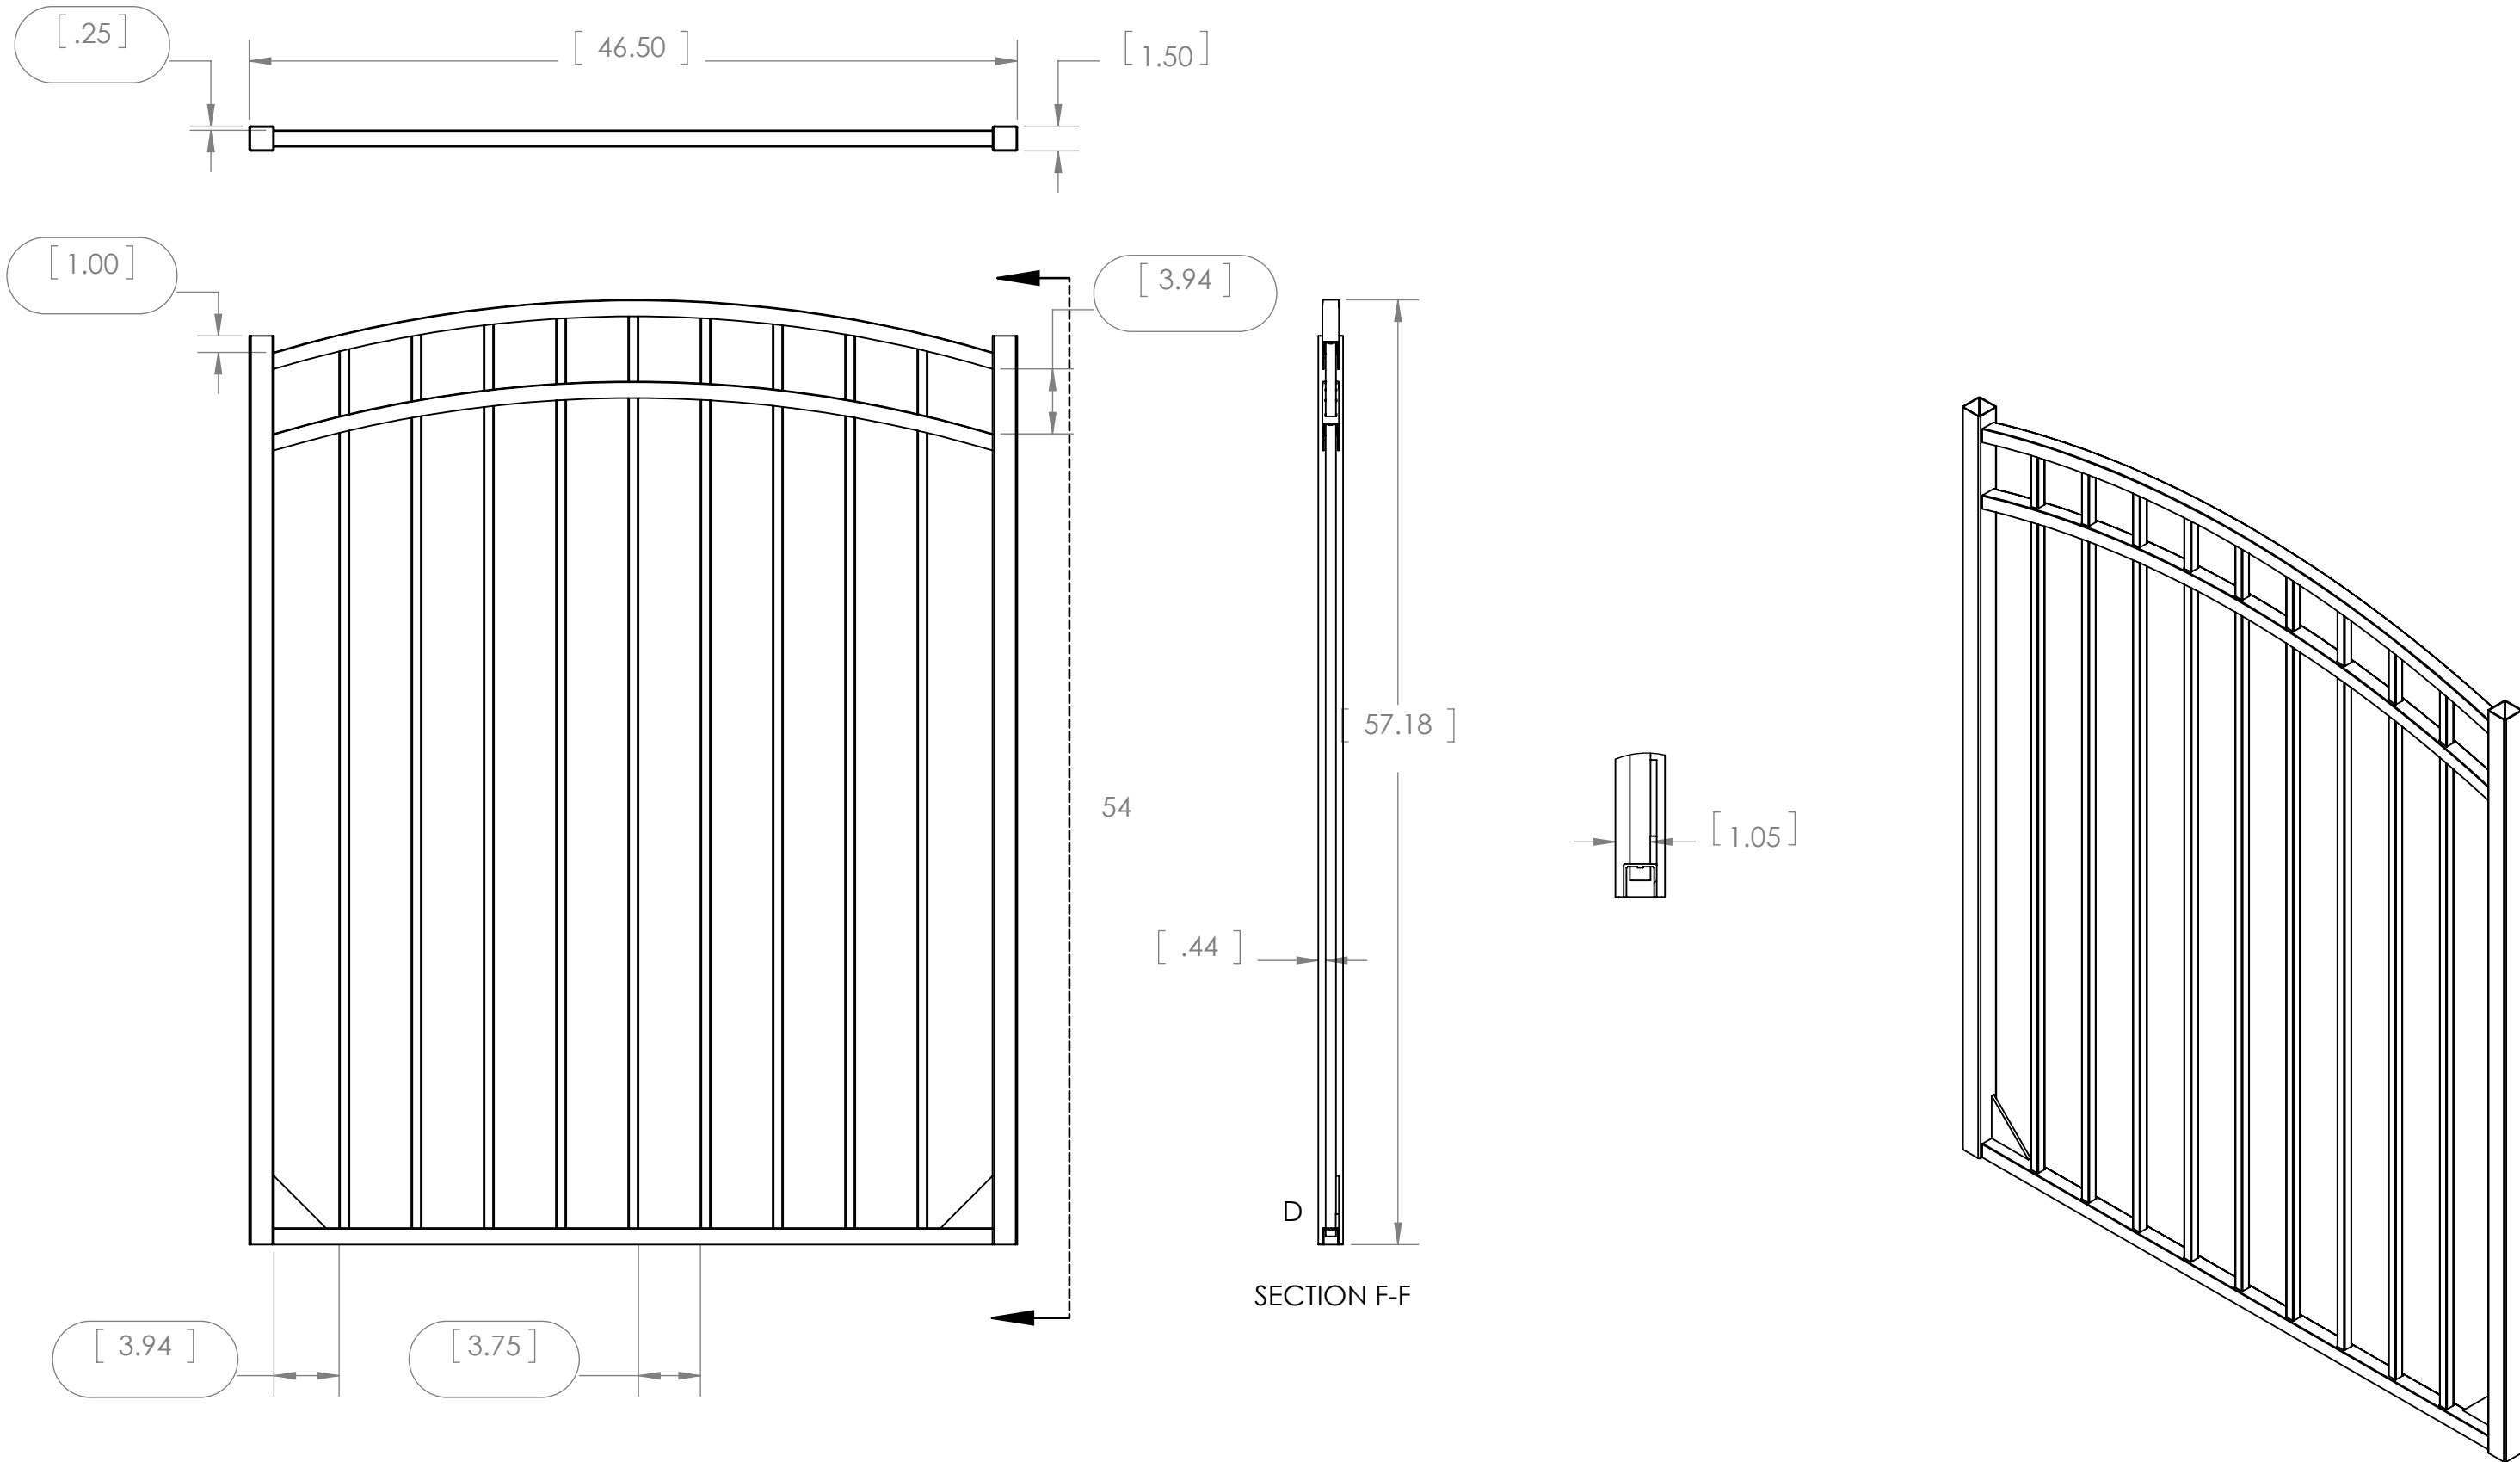

Hudson 3-Rail Residential 48" W x 54" H Aluminum Arched Gate

GENERAL NOTES:  
 1. ALL DIMENSIONS ARE SHOWN IN INCHES  
 2. ALL DIMENSIONS ARE BEFORE ANY FINISHING OR COATING  
 3. ALL DIMENSIONS ARE ± 1mm (UNLESS OTHERWISE NOTED)  
 4. MATERIAL: NOTED ON INDIVIDUAL COMPONENTS

| DESCRIPTION  |                    |
|--|--------------------|
| Hudson Aluminum 48" W x 54" H Arched Pool Fence Gate |                    |
| DRAWN BY:  | SCALE: 1:10        |
| DATE:  | REV: B             |
| ITEM #:  | FILE NAME/PART #:  |
|  | D1R54B-48SG-ARCHED |