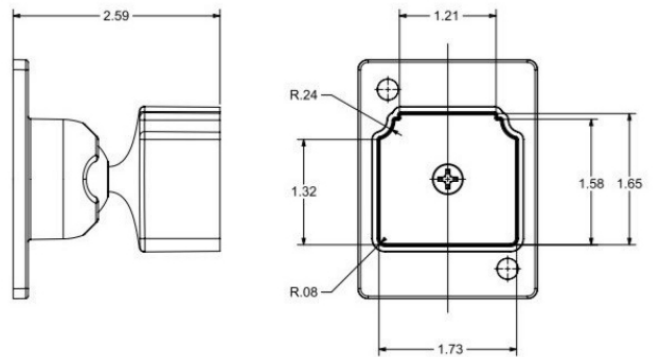

Industrial Deco Rail

STRAIGHT & SWIVEL BALL BRACKET

SDRWM-I

DRWM-I

Part Number	Description
SDRWM-I	Swivel Wall Mount Bracket For Aluminum Industrial Deco Rail Ultra / OnGuard / Alumi-Guard (Powder-Coated Black)
DRWM-I	Straight Wall Mount Bracket For Aluminum Industrial Deco Rail Ultra / OnGuard / Alumi-Guard (Powder-Coated Black)