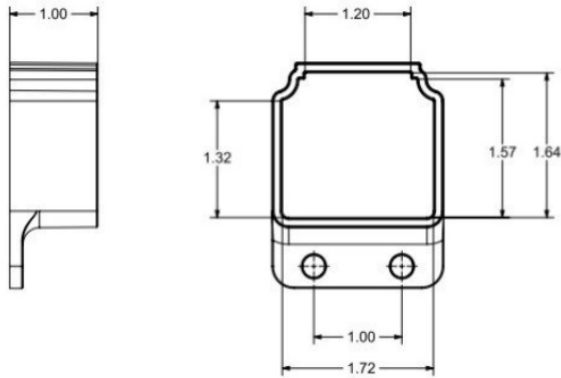

Industrial Deco Rail

STRAIGHT & SWIVEL BALL BRACKET

SDRWM-I

DRWM-I

Part Number	Description
SDRWM-I	Swivel Wall Mount Bracket For Aluminum Industrial Deco Rail Ultra / OnGuard / Alumi-Guard (Powder-Coated Black)
DRWM-I	Straight Wall Mount Bracket For Aluminum Industrial Deco Rail Ultra / OnGuard / Alumi-Guard (Powder-Coated Black)