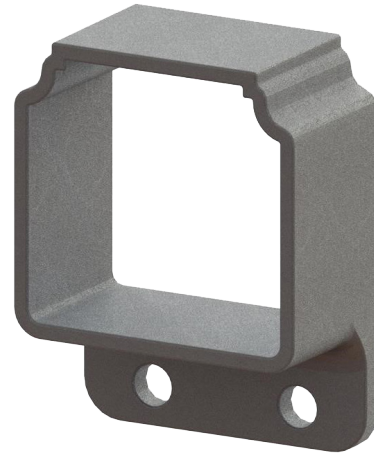

Industrial Deco Rail

STRAIGHT & SWIVEL BALL BRACKET

SDRWM-I

DRWM-I

Part Number	Description
SDRWM-I	Swivel Wall Mount Bracket For Aluminum Industrial Deco Rail Ultra / OnGuard / Alumi-Guard (Powder-Coated Black)
DRWM-I	Straight Wall Mount Bracket For Aluminum Industrial Deco Rail Ultra / OnGuard / Alumi-Guard (Powder-Coated Black)