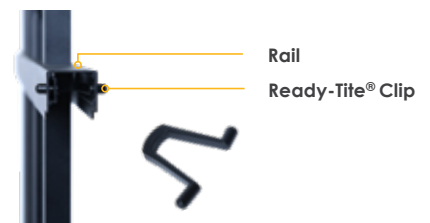

Hudson RESIDENTIAL ALUMINUM FENCE

SPAN YOUR EMPIRE

Our Hudson Residential aluminum fencing is coated in a multi-stage process that uses an architectural-grade powder coat to protect the metal fencing from the elements. Hudson Residential features a rackable design to easily match changes in grade. It features our patented Ready-Tite® hidden fastener system for a clean, finished look.

**HIDDEN
FASTENER
TECHNOLOGY**

**LIGHTWEIGHT
PANELS
INSTALL QUICKLY**

**AFFORDABILITY
WITH PREMIUM
DESIGN**

KEY FEATURES

- Ready-Tite® hidden fastener system provides a clean appearance.
- Limited lifetime warranty maximizes your investment and provides peace of mind
- Rackable design allows panels to meet changes in grade
- Easy installation with pre-punched corner, end and line posts
- Multiple panel configurations to meet ICC Pool Code
- Ready-Tite® clip secures rails into post with ease and will not rust like metal clips used by all other competitors
- Made from extruded 6005-T5 aluminum
- Virtually no upkeep or maintenance needed with rust-free panels

Ready-Tite® Lock Clip

PANELS & GATES

Fence Panel Section

4 1/2' H
Flat-Top/
Flat-Bottom
3 Rail

Meets ICC Pool Code

Gates

48" Wide x 54" High
Residential Aluminum
Single Walk Gate

Meets ICC Pool Code