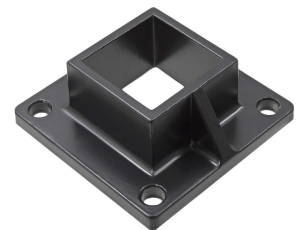

**HIDDEN
FASTENER
TECHNOLOGY**

**LIGHTWEIGHT
PANELS
INSTALL QUICKLY**

**AFFORDABILITY
WITH PREMIUM
DESIGN**

KEY FEATURES

- Ready-Tite® hidden fastener system provides a clean appearance.
- Limited lifetime warranty maximizes your investment and provides peace of mind
- Rackable design allows panels to meet changes in grade
- Easy installation with pre-punched corner, end and line posts
- Multiple panel configurations to meet ICC Pool Code
- Ready-Tite® clip secures rails into post with ease and will not rust like metal clips used by all other competitors
- Made from extruded 6005-T5 aluminum
- Virtually no upkeep or maintenance needed with rust-free panels

Ready-Tite® Lock Clip

PANELS & GATES

Fence Panel Section

4 1/2' H
Flat-Top/
Flat-Bottom
3 Rail

Meets ICC Pool Code

Gates

48" Wide x 54" High
Residential Aluminum
Single Walk Gate

Meets ICC Pool Code

60" Wide x 54" High
Residential Aluminum
Single Walk Gate

Meets ICC Pool Code

HARDWARE & ACCESSORIES

Height: 78"

Punched: 2"

End, Line, Corner Post
Wall Thickness: 0.60"

Gate Post Wall
Thickness: 0.125"

2" Sq. Aluminum Flat Post Cap For
2" Square x 2" Square Aluminum
Fence Post (Black) -
PC2BL

Floor Flange for 2" Square x 2"
Square Aluminum Fence Posts -
Deck Mount (Black) -
AFF22BL

1" x 1" Adjustable Swivel Ball
Bracket Aluminum Fence (Black) -
SWB-1-BLACK

Aluminum Fence Standard Wall
Mount 1" x 1" for Rails -
Residential (Black) -
WB-11-BLACK