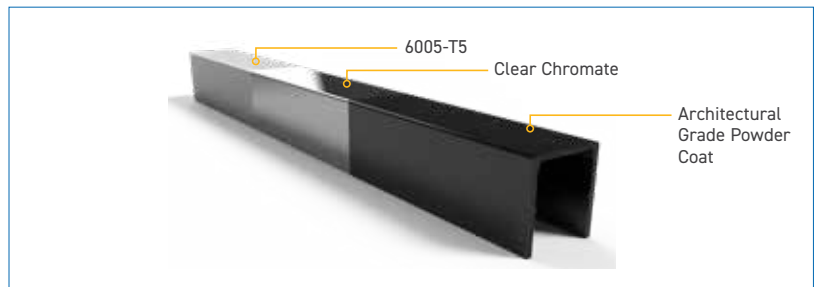

WARRANTY

Limited Lifetime Warranty

Hudson residential fence is backed by a limited lifetime warranty and a hassle-free claims process. Contact us for complete warranty details and exclusions.