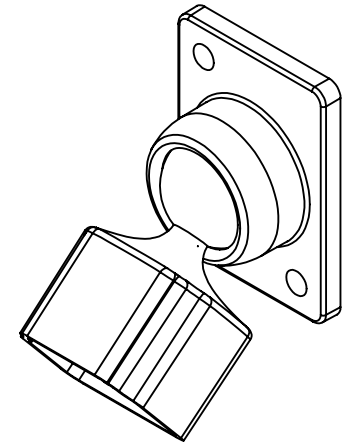

SECTION A-A

4	1	#10-24 x .75" FLAT HD ASM SCREW
3	1	SH PROFILE SW BRACKET
2	1	BALL
1	1	BASE MOUNT
ITEM NO.	QTY.	DESCRIPTION

Residential Swivel Wall Mount Bracket For
Adjustable Deco Rail - Black

SDRWM-R