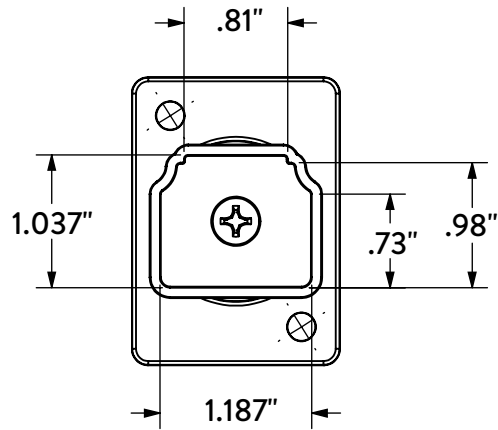

SECTION A-A

4	1	#10-24 x .75" FLAT HD ASM SCREW
3	1	SH PROFILE SW BRACKET
2	1	BALL
1	1	BASE MOUNT
ITEM NO.	QTY.	DESCRIPTION

Residential Swivel Wall Mount Bracket For
Adjustable Deco Rail - Black

SDRWM-R