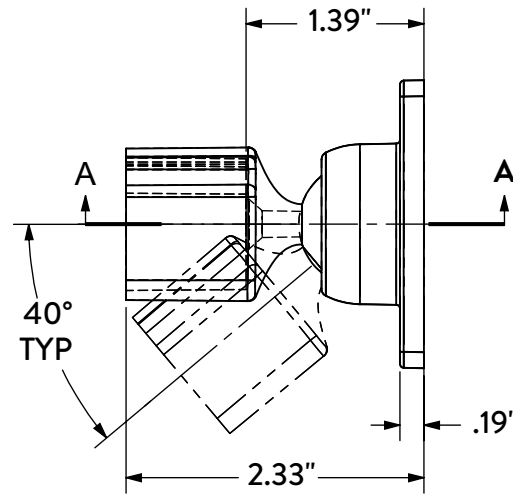

SECTION A-A

4	1	#10-24 x .75" FLAT HD ASM SCREW
3	1	SH PROFILE SW BRACKET
2	1	BALL
1	1	BASE MOUNT
ITEM NO.	QTY.	DESCRIPTION

Residential Swivel Wall Mount Bracket For
Adjustable Deco Rail - Black

SDRWM-R