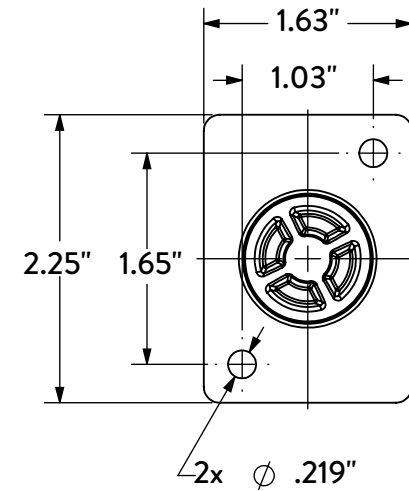

SECTION A-A

4	1	#10-24 x .75" FLAT HD ASM SCREW
3	1	SH PROFILE SW BRACKET
2	1	BALL
1	1	BASE MOUNT
ITEM NO.	QTY.	DESCRIPTION

Residential Swivel Wall Mount Bracket For
Adjustable Deco Rail - Black

SDRWM-R