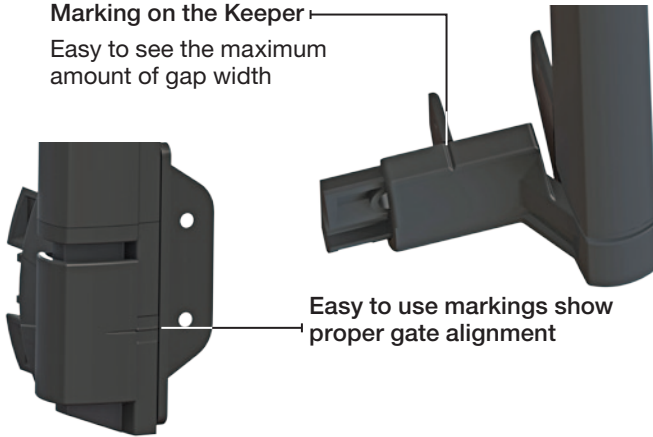

TRIDENT™

MAGNETIC GATE LATCH

1
MILLION
Cycle
Warranty

The TRIDENT **SAFETY GATE LATCH** has a significant amount of play or vertical tolerance. This helps to avoid problems with sagging gates, and allows for simple installation.

The **SAFE-NOTCH™** feature engages if someone steps or climbs on the gate, further ensuring your gate will stay closed.

With the **LATCH WHEN LOCKED™** feature, the latch will engage even if cylinder is previously locked on the opened gate.

SAFE-NOTCH™
Feature

Marking on the Keeper
Easy to see the maximum amount of gap width

Easy to use markings show proper gate alignment

Enhanced
Knob Design

Angled
Key Hole
Allows easy access

10" TRIDENT

Mounting
Brackets
Easy Installation

20" TRIDENT

Trident...strong magnetic closing power, easy installation & guaranteed to last!

- Sophisticated, modern design
- Rust-resistant components
- Meets international pool codes*

*Please check local pool codes prior to use.